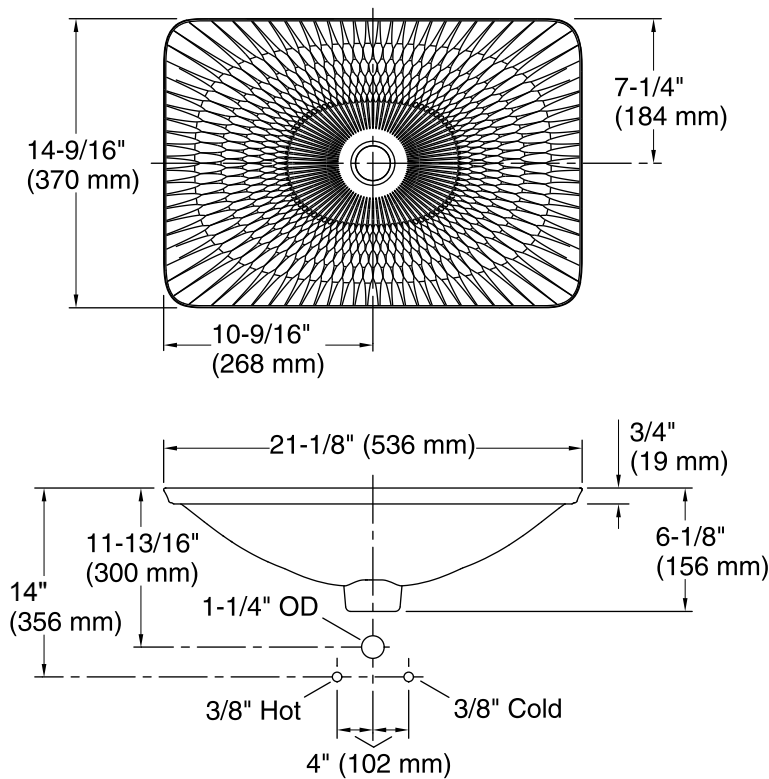

Derring® Carillon® Rectangle Wading Pool®

Bathroom Sink

K-17916-RL

Technical Information

All product dimensions are nominal.

Bowl configuration: Single

Installation: Drop-in, Vessel

Bowl area (Only):

- Length: 21-1/8" (536 mm)
- Width: 14-9/16" (370 mm)
- Bowl depth: 4-1/8" (105 mm)
- Water depth: 4-1/8" (105 mm)

Template: 1242828, required, included

Notes

Install this product according to the installation instructions.