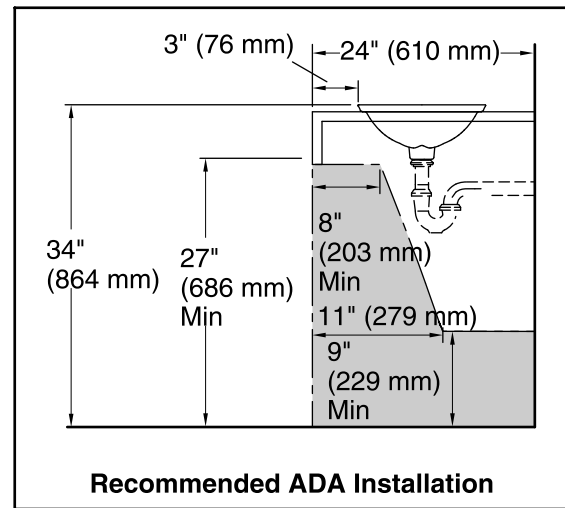

Derring® Carillon® Rectangle Wading Pool®

Bathroom Sink

K-17916-RL

Technical Information

All product dimensions are nominal.

Bowl configuration: Single

Installation: Drop-in, Vessel

Bowl area (Only):

- Length: 21-1/8" (536 mm)
- Width: 14-9/16" (370 mm)
- Bowl depth: 4-1/8" (105 mm)
- Water depth: 4-1/8" (105 mm)

Template: 1242828, required, included

Notes

Install this product according to the installation instructions.