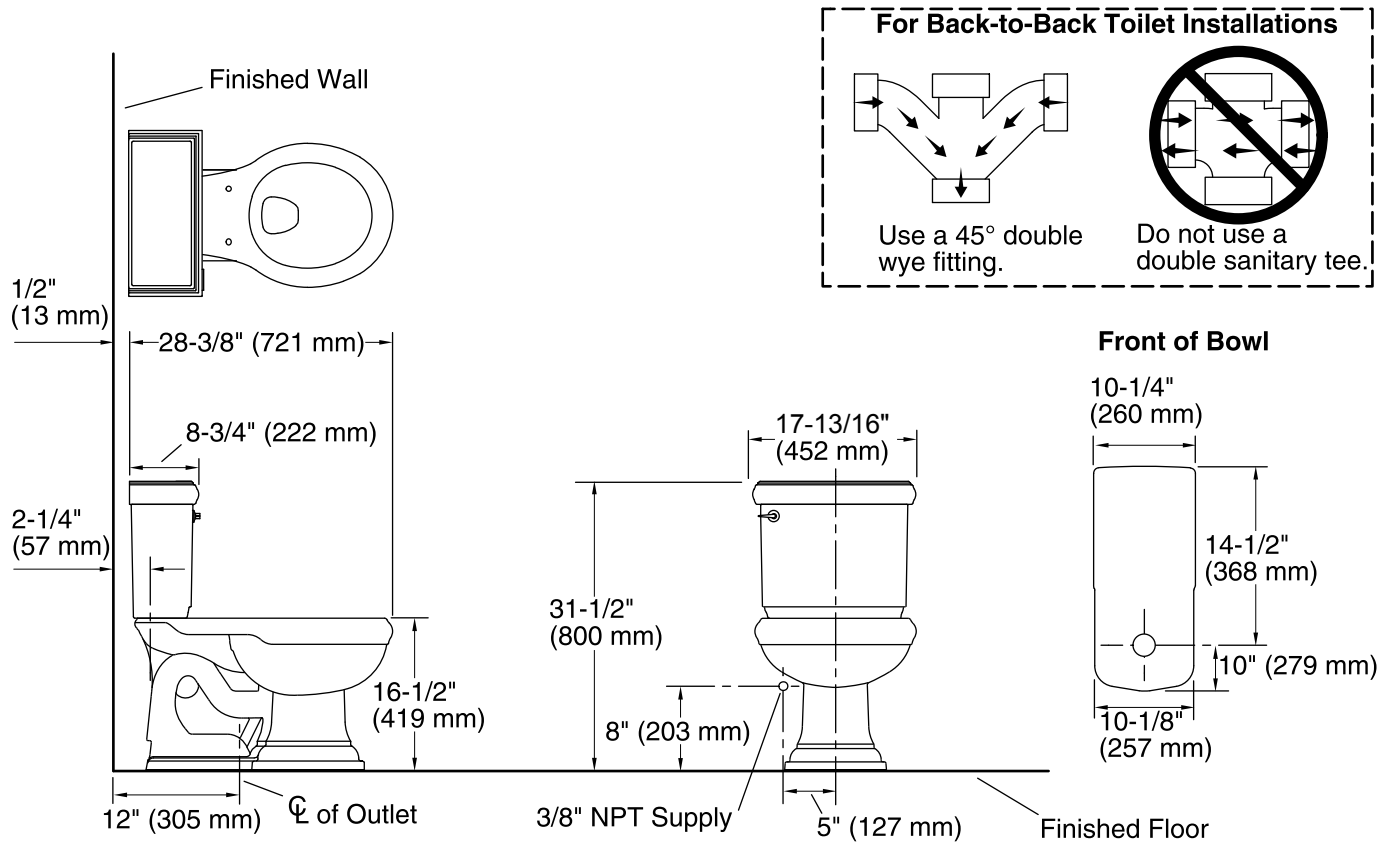

## Features

- Two-piece toilet.
- Round-front bowl offers an ideal solution for smaller baths and powder rooms.
- Comfort Height® feature offers chair-height seating that makes sitting down and standing up easier for most adults.
- 1.28 gallons per flush (gpf).
- 2-1/8-inch glazed trapway.
- Standard left-hand Polished Chrome trip lever included.
- Insuliner® tank liner minimizes condensation on the tank when exposed to high humidity.
- Combination consists of the K-4387 bowl and the K-4433-U tank.
- Coordinates with other products in the Memoirs collection with Classic design.

## Technical Information

All product dimensions are nominal.

Toilet type: Two-piece, Floor-mount

Waste Outlet: Floor

Bowl shape: Round-front

Flush type: AquaPiston®

Trap passageway: 2-1/8" (54 mm)

Water Consumption

Full: 1.28 gpf (4.8 lpf)

Water surface size: 11-1/2" x 8-3/4" (292 mm x 222 mm)

Rim to water surface: 6-1/8" (156 mm)

Rough-in: 12" (305 mm)

Seat-mounting holes: 5-1/2" (140 mm)

## Notes

Install this product according to the installation instructions.

For back-to-back toilet installations: Use only a 45° double wye fitting.