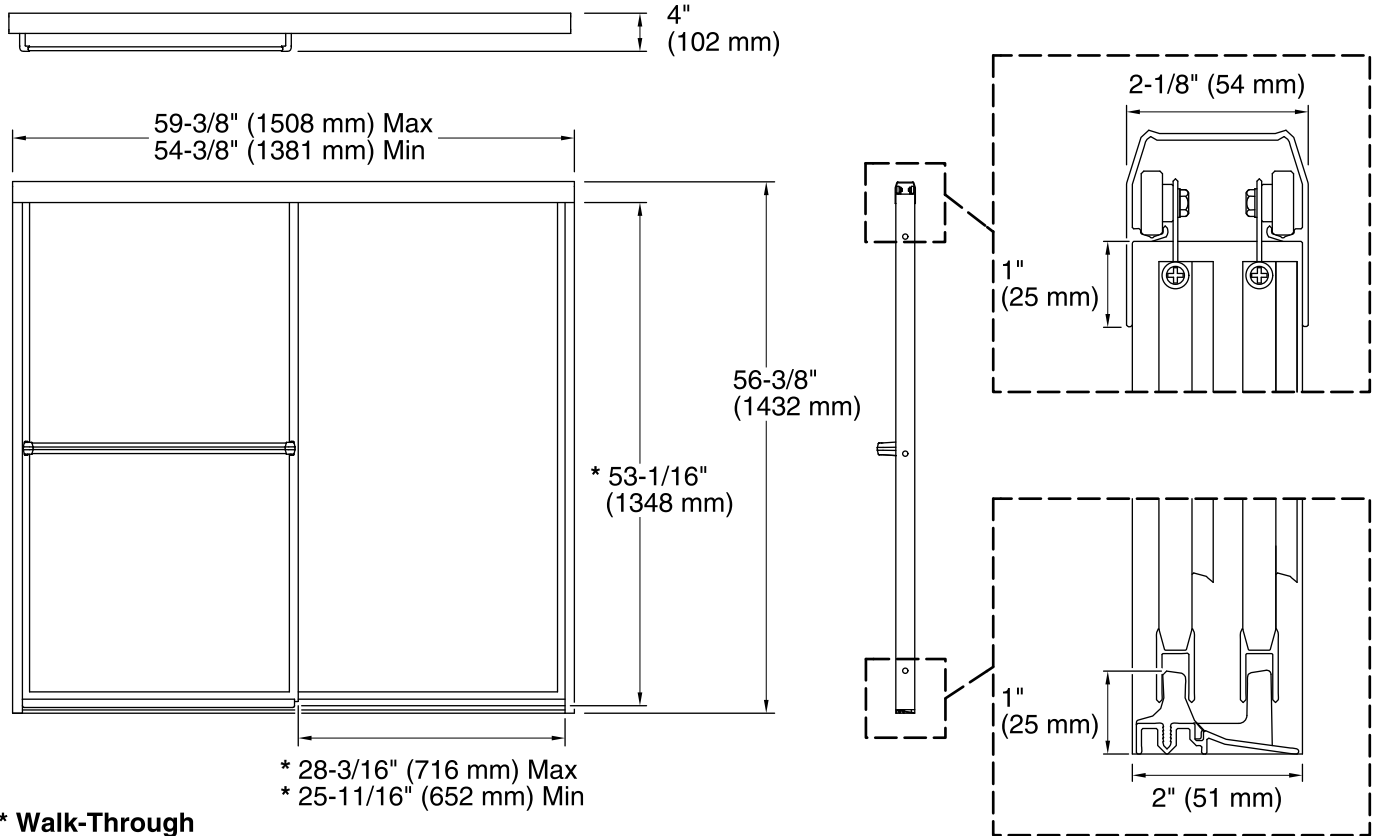

* Walk-Through

Technical Information

All product dimensions are nominal.

Installation type: For bath installation
Opening style: Sliding/Bypass
Opening Width - Min: 54-3/8" (1381 mm)
Opening Width - Max: 59-3/8" (1508 mm)
Walk-through - Min: 25-11/16" (652 mm)
Walk-through - Max: 28-3/16" (716 mm)
Glass thickness: 3/16" (5 mm)

Notes

Install this product according to the installation guide.